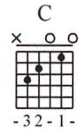

Nemo

Nightwish

Music by Tuomas Holopainen

Moderate ♩ = 130

Musical notation for measures 1-4. Chords: Dm, F, C. Includes guitar TAB.

Musical notation for measures 5-8. Chords: Dm, F, C, Dm. Includes guitar TAB.

Musical notation for measures 9-15. Chords: C/E, Bb, Dm, C/D, Gm. Includes guitar TAB.

Musical notation for measures 16-20. Chords: Csus4, C, Dm, C/D, Bb/D, Dm, Gm. Includes guitar TAB.

Dm Gm Csus4 C Dm F