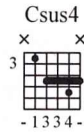

Nemo

Nightwish

Music by Tuomas Holopainen

Moderate ♩ = 130

Musical notation for measures 1-4. Chords: Dm, F, C. Includes guitar TAB.

Musical notation for measures 5-8. Chords: Dm, F, C, Dm. Includes guitar TAB.

Musical notation for measures 9-15. Chords: C/E, Bb, Dm, C/D, Gm. Includes guitar TAB.

Musical notation for measures 16-20. Chords: Csus4, C, Dm, C/D, Bb/D, Dm, Gm. Includes guitar TAB.

Dm Gm Csus4 C Dm F